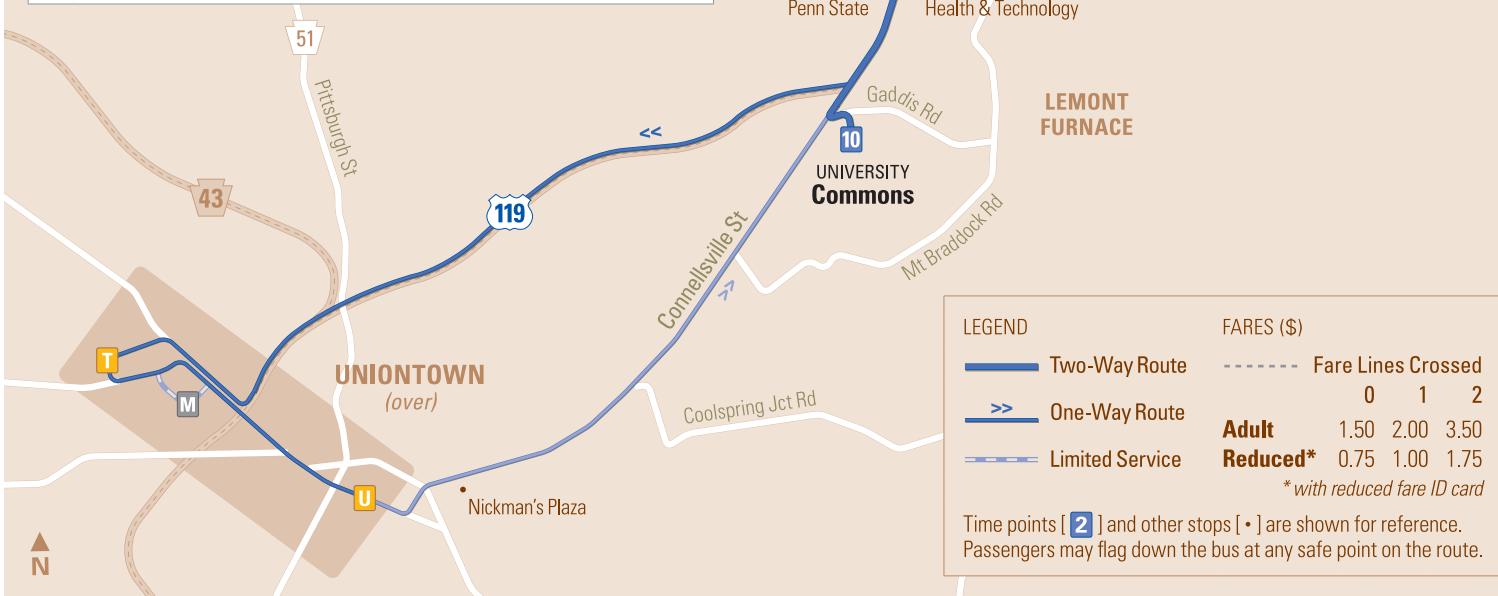

FACT

Fayette Area Coordinated Transportation
 825 Airport Road, Lemont Furnace, PA 15456
 PHONE 724.628.RIDE (7433)
 TTY 800.654.5984
 FAX 724.628.7468
 EMAIL info@factbus.com

We're striving harder to get you farther!

Fayette Area Coordinated Transportation strives to make available safe, efficient public transportation service for residents and visitors of Fayette County regardless of race, age, gender, income or disability.

Connellsville

MON-SAT

	AM	Mon-Fri			Sat			
To Uniontown		PM			PM			
1 Shp 'N Sav	7:30	9:50	1:30	4:00	7:30	9:10	11:45	1:50
2 Towers		9:52	1:32	4:02	7:32	9:12	11:47	1:52
3 Gibson	7:35	10:00	1:40	4:10	7:40	9:20	11:55	2:00
4 Hospital		10:13	1:53	4:23	7:53	9:33	12:08	2:13
5 Manor		10:22	2:02	4:32	8:02	9:41	12:16	2:21
6 Martin's		10:28	2:08	4:38	8:08	9:48	12:23	2:28
7 Walmart	7:45	10:35	2:15	4:45	8:15	9:53	12:30	2:35
8 Dunbar		10:42	2:22	4:52	8:22	10:00	12:37	2:42
F FACT	7:50	10:50	2:30	5:00				
9 Laurel	7:52	10:52	2:32	5:02	8:32	10:06	12:43	2:48
10 University		11:00	2:40	5:10	8:40	10:14	12:51	2:57
T Transfer		11:15	2:55	5:25	8:55			
M Mall					9:00			
U Hub	† 8:20				9:10	10:24	1:01	3:01
To Connellsville								
U Hub	8:20	11:25	3:05	6:00	9:10	10:24	1:01	3:01
10 University	8:35	11:40	3:20	6:10	9:20	10:39	1:14	3:14
9 Laurel	8:44	11:49	3:26	6:19	9:25	10:48	1:23	3:23
8 Dunbar	8:55	12:01	3:36	6:31		10:58	1:35	3:35
7 Walmart	9:05	12:10	3:45	6:40	9:35	11:08	1:45	3:45
1 Shp 'N Sav	9:15	12:20	3:55	6:50	9:45	11:15	1:50	3:50

† via Connellsville St

LEGEND

- Two-Way Route
- One-Way Route
- Limited Service

FARES (\$)

	0	1	2
Adult	1.50	2.00	3.50
Reduced*	0.75	1.00	1.75

* with reduced fare ID card

Time points [2] and other stops [•] are shown for reference. Passengers may flag down the bus at any safe point on the route.